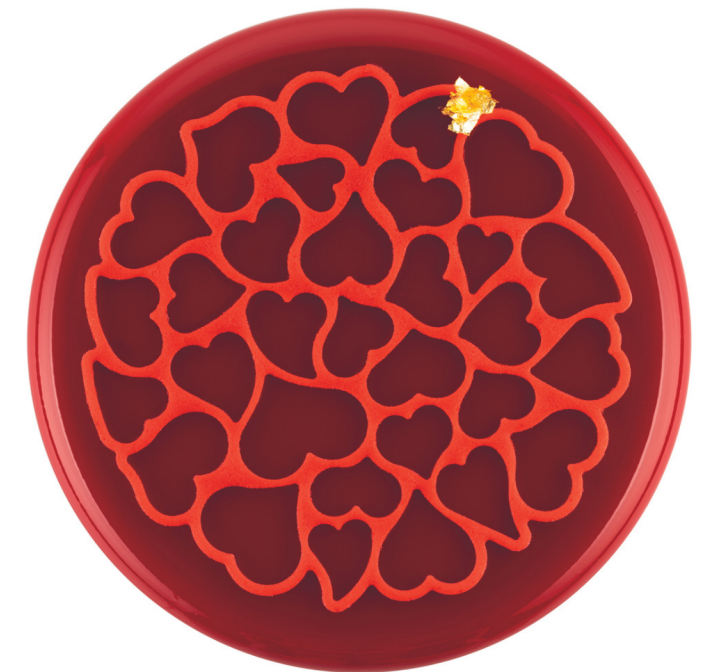

Mould size: Ø180 h 2,50 mm / Ø7.08 h 0.09"

Decor size: Ø145 h 1,70 mm / Ø5.70 h 0.06"

EMBOSSSED

TOP

MADE IN ITALY

CAKE DECORATION

LOVE DECOR

- Superior quality platinum silicone
- 100% safe for health
- Heat resistant (+230°C/446°F to -60°C/-76°F)
- Easy to wash. Dishwasher-safe
- Unbreakable
- Space-saving
- Reusable, 3000 cooking times guaranteed
- BPA-free

Love Decor is the platinum silicone mould ideal for dual use: for decorations to be placed on top of finished products and for imprinting decorations directly onto the product.

Love Decor is ideal combined with Tor180 h 40-50 mm.

Mould size: Ø180 h 2,50 mm / Ø7.08 h 0.09"

Decor size: Ø145 h 1,70 mm / Ø5.70 h 0.06"

EMBOSSSED

TOP

MADE IN ITALY

SINGLE PORTION DECORATION

MINI LOVE DECOR

- Superior quality platinum silicone
- 100% safe for health
- Heat resistant (+230°C/446°F to -60°C/-76°F)
- Easy to wash. Dishwasher-safe
- Unbreakable
- Space-saving
- Reusable, 3000 cooking times guaranteed
- BPA-free

EMBOSSSED

TOP

Mini Love Decor is the platinum silicone mould ideal for dual use: for decorations to be placed on top of finished products and for embossing decorations directly onto the product.

Mini Love Decor is ideal in combination with Multiflex 170. The kit contains 6 moulds in each box.