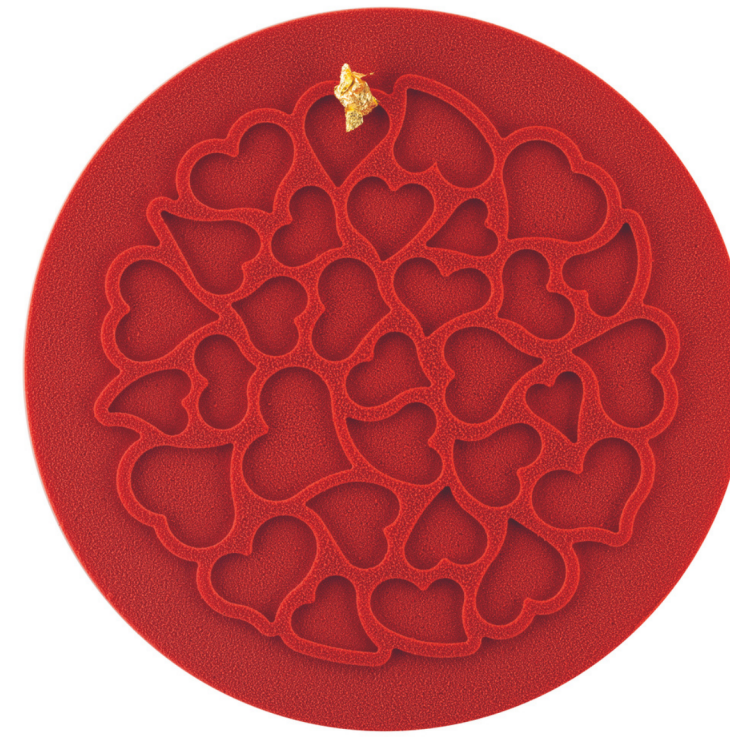

CAPSULE COLLECTION 2024

PASTRY DECORATIONS

MADE IN ITALY

CAPSULE COLLECTION DECORS 2024

CAPSULE COLLECTION DECORS 2024

- Perfect decorations for dual use:
emboss the decoration or place it on
top of the finished product
- Display containing the 6 models

EMBOSSSED

TOP

Tiramisu Decor is the platinum silicone mould ideal for dual use: for decorations to be placed on top of finished products and for imprinting decorations directly onto the product.

Tiramisu Decor is ideal combined with Tor180 h 40-50 mm.

Cheesecake Decor is the platinum silicone mould ideal for dual use: for decorations to be placed on top of finished products and for imprinting decorations directly onto the product.

Cheesecake Decor is ideal combined with Tor180 h 40-50 mm.

Love Decor is the platinum silicone mould ideal for dual use: for decorations to be placed on top of finished products and for imprinting decorations directly onto the product.

Love Decor is ideal combined with Tor180 h 40-50 mm.