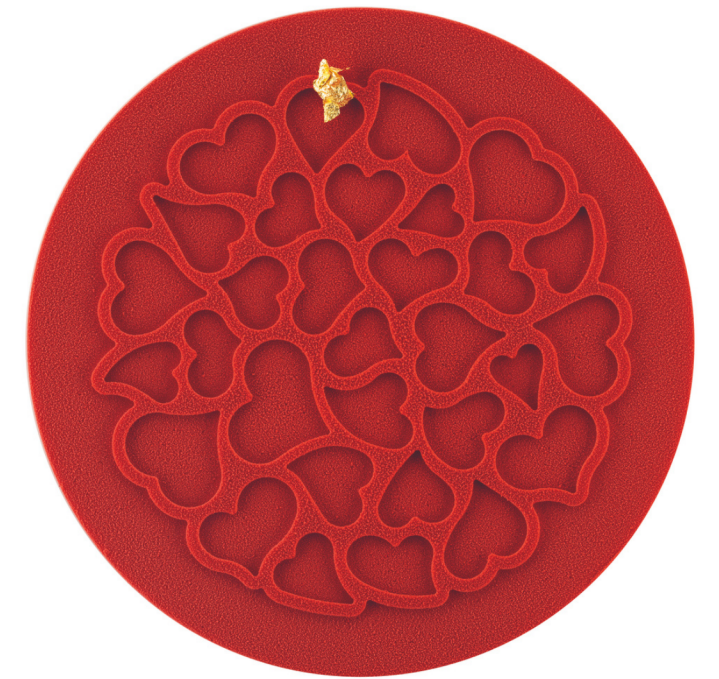

CAKE DECORATION

LOVE DECOR

- Superior quality platinum silicone
- 100% safe for health
- Heat resistant (+230°C/446°F to -60°C/-76°F)
- Easy to wash. Dishwasher-safe
- Unbreakable
- Space-saving
- Reusable, 3000 cooking times guaranteed
- BPA-free

Love Decor is the platinum silicone mould ideal for dual use: for decorations to be placed on top of finished products and for imprinting decorations directly onto the product.

Love Decor is ideal combined with Tor180 h 40-50 mm.

Mould size: Ø180 h 2,50 mm / Ø7.08 h 0.09"

Decor size: Ø145 h 1,70 mm / Ø5.70 h 0.06"

EMBOSSSED