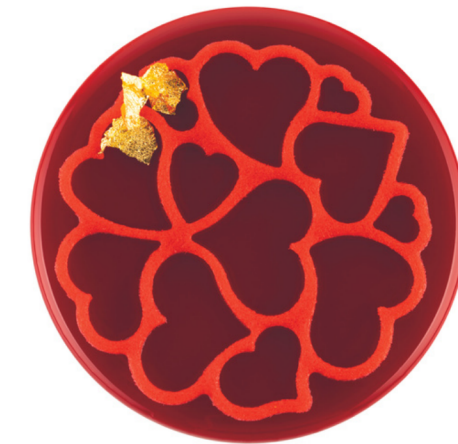

EMBOSSSED

TOP

Tiramisu Decor is the platinum silicone mould ideal for dual use: for decorations to be placed on top of finished products and for imprinting decorations directly onto the product.

Tiramisu Decor is ideal combined with Tor180 h 40-50 mm.

Love Decor is the platinum silicone mould ideal for dual use: for decorations to be placed on top of finished products and for imprinting decorations directly onto the product.

Love Decor is ideal combined with Tor180 h 40-50 mm.

Mould size: Ø180 h 2,50 mm / Ø7.08 h 0.09"

Decor size: Ø145 h 1,70 mm / Ø5.70 h 0.06"

EMBOSSSED

TOP

MADE IN ITALY

SINGLE PORTION DECORATION

MINI LOVE DECOR

- Superior quality platinum silicone
- 100% safe for health
- Heat resistant (+230°C/446°F to -60°C/-76°F)
- Easy to wash. Dishwasher-safe
- Unbreakable
- Space-saving
- Reusable, 3000 cooking times guaranteed
- BPA-free

EMBOSSSED

TOP

Mini Love Decor is the platinum silicone mould ideal for dual use: for decorations to be placed on top of finished products and for embossing decorations directly onto the product.

Mini Love Decor is ideal in combination with Multiflex 170. The kit contains 6 moulds in each box.