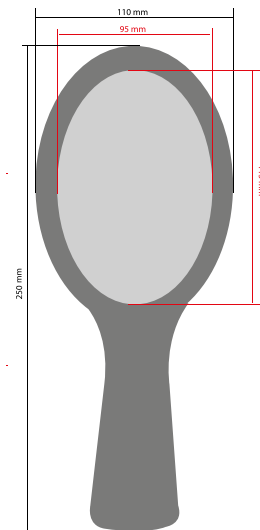

NEW

TT05SQ
 Square Snack Tray Holder
 in Stainless Steel AISI 304
 270 x 90 mm - h 10 mm
 Mirror Finish

NEW

TT06SK
 Kit Square Snack Holder
 whit 3 Bowls & Tray
 in Stainless Steel AISI 304
 270 x 90 mm - h 30 mm
 Mirror Finish

NEW

TT07SSMVT
 Snack Spoon Medium
 in Stainless Steel AISI 304
 85 x 205 mm -h 30 mm
 Vintage Finish

TT07SSLVT
 Snack Spoon Large
 in Stainless Steel AISI 304
 110 x 250 mm -h 30 mm
 Vintage Finish

TT04RVT
 Round Snack Bowl Holder
 in Stainless Steel AISI 304
 Ø 90 mm - h 30 mm
 Vintage Finish