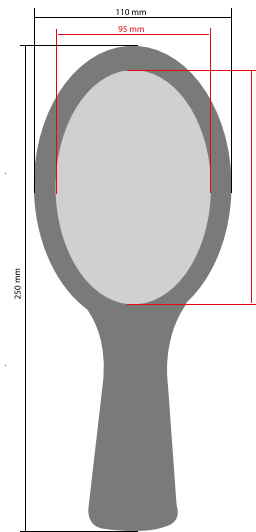

NEW

TT07SSM
 Snack Spoon Medium
 in Stainless Steel AISI 304
 85 x 205 mm - h 30 mm
 Mirror Finish

NEW

TT07SSL
 Snack Spoon Large
 in Stainless Steel AISI 304
 110 x 250 mm - h 30 mm
 Mirror Finish

NEW

TT04R
 Round Snack Bowl Holder
 in Stainless Steel AISI 304
 Ø 90 mm - h 30 mm
 Mirror Finish