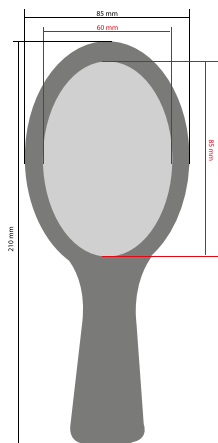

TT07SSMVT
Snack Spoon Medium
in Stainless Steel AISI 304
85 x 205 mm -h 30 mm
Vintage Finish