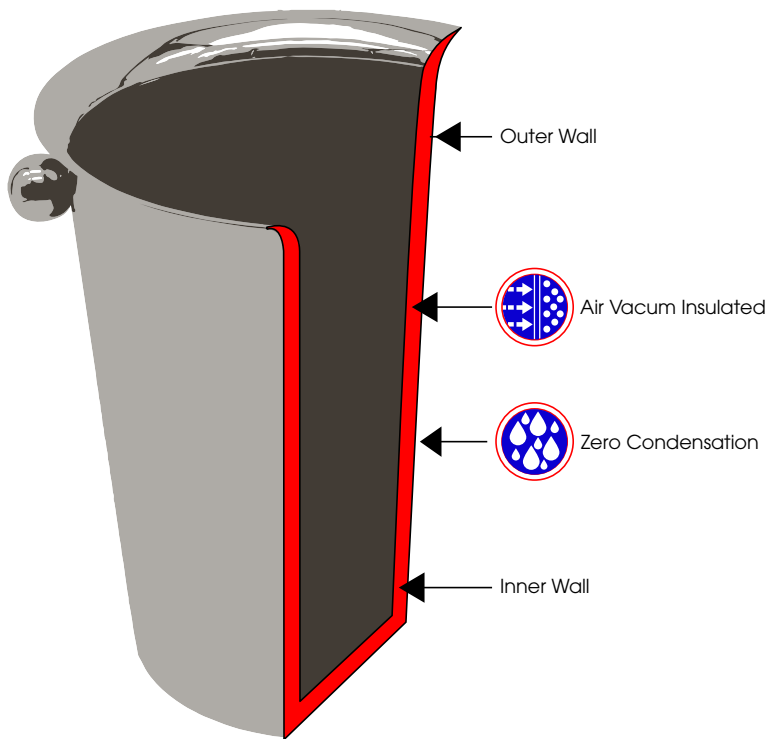

IB01LN
Ice Bucket Classic Line
in Stainless Steel
Ø 215 mm - h 210 mm
Mirror Finish