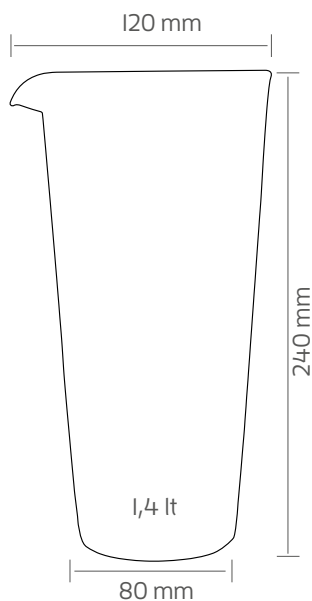

The new Mixing Glass by The Bars is handmade by Murano artisans. Its thickness makes it very resistant, long-lasting and helps keep the temperature longer. Its dimensions and laser-made decorations make it unique.

Il nuovo Mixing Glass della The Bars è fatto a mano dagli artigiani di Murano. Il suo spessore lo fa diventare molto resistente, durevole nel tempo e aiuta a mantenere più a lungo la temperatura. Le sue dimensioni e le decorazioni fatte al laser, lo rendono unico nel suo genere.

Artigiani
di Murano

HAND MADE

BIC010
Scagner Mixing Glass
Clear