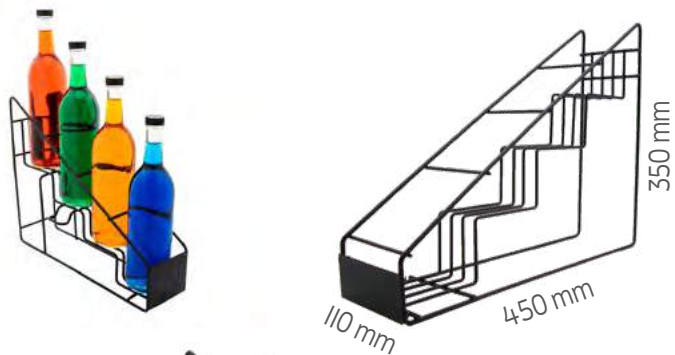

LD005B
Bottle Display 4 step
in Steel
Black Matt Finish