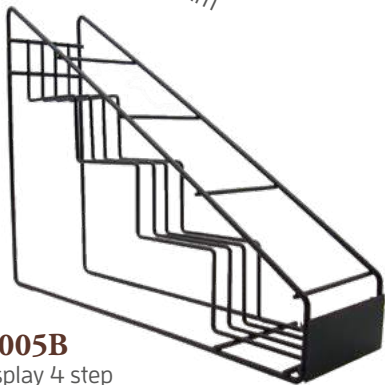

LD005B
Bottle Display 4 step
in Steel
Black Matt Finish