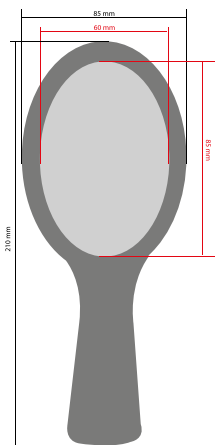

NEW

TT07SSM
 Snack Spoon Medium
 in Stainless Steel AISI 304
 85 x 205 mm - h 30 mm
 Mirror Finish

NEW

TT07SSL
 Snack Spoon Large
 in Stainless Steel AISI 304
 110 x 250 mm - h 30 mm
 Mirror Finish

NEW

TT04R
 Round Snack Bowl Holder
 in Stainless Steel AISI 304
 Ø 90 mm - h 30 mm
 Mirror Finish