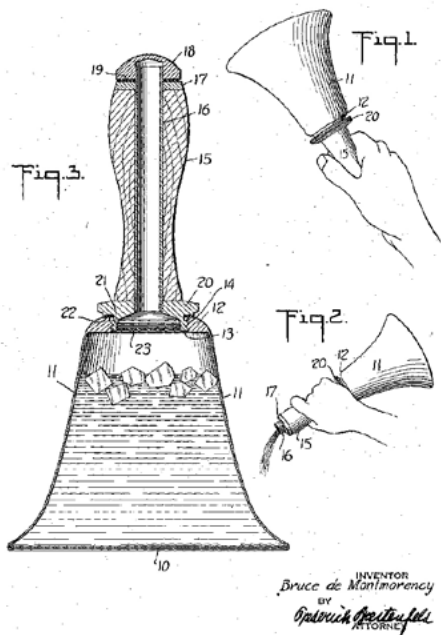

Dec. 14, 1937. B. DE MONTMORENCY 2,102,520
COCKTAIL SHAKER
Filed July 10, 1937

SL001
Vintage Bell Cocktail Shaker
in Stainless Steel AISI 304
of 800 ml

TIN04W

White Coated of 28 oz
in Stainless Steel AISI 304
Weighted with a reinforced base