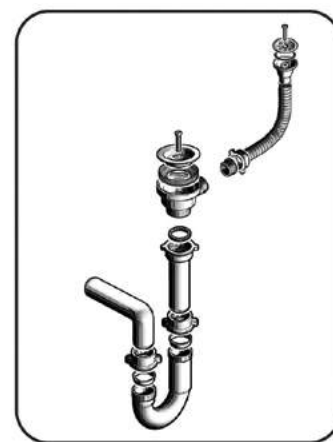

CSI 85 PL-PLUS*

Drink Station

All drink station include the Pipe Trap Kit
meas. 845x550 mm / h 340 mm
Insulated Grey Metallic

* Insulated with polyurethane expanded foam inside a 40 mm. cavity in between the 2 wells. Keeps perfectly ice for hours.

* *Coibentata mediante una controvasca con all'interno dell'intercapedine 40 mm di schiuma poliuretana espansa. Mantiene perfettamente il ghiaccio per ore.*

CSI 85 PLB-PLUS*

Drink Station

All drink station include the Pipe Trap Kit
meas. 845x550 mm / h 340 mm
Insulated Black Metallic