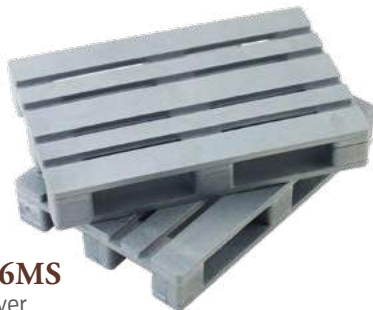

D006MS
Silver