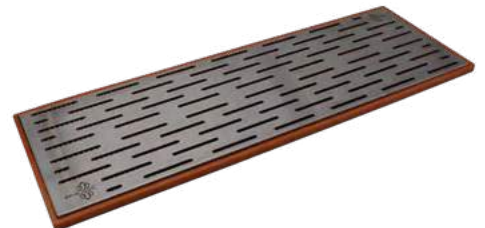

B021MCLX
Copper