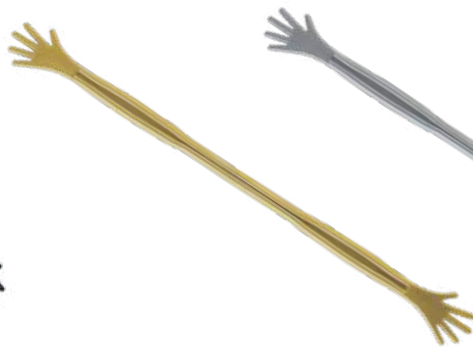

H003MG
Gold