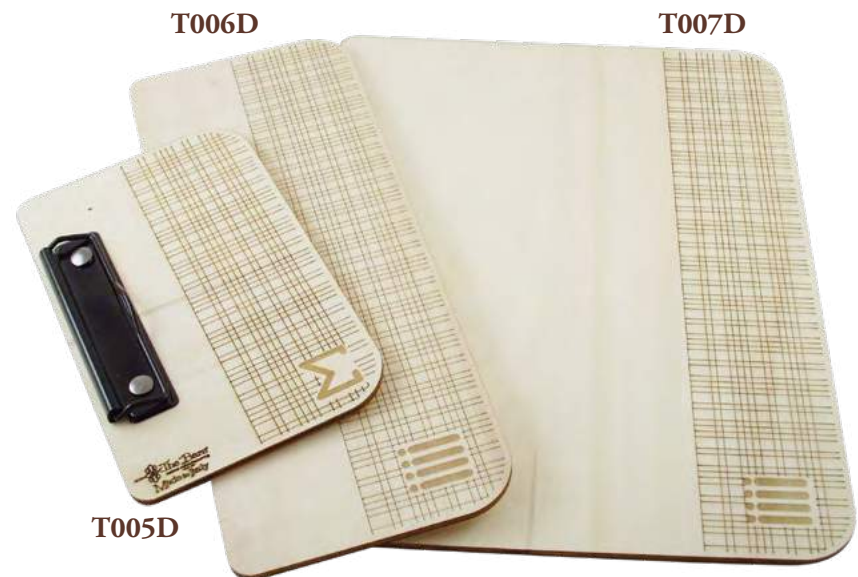

G004F
Mini Shipping Box
in Beech Wood
meas. 70x100 / h 55 mm

T006D

T007D

T005A
Bill Holder Clipboard Vintage
in Beech Wood
meas. 120 x 200 mm / depth 4 mm

T006A
Menu Holder Clipboard Vintage
in Beech Wood
meas. 120 x 320 / depth 4 mm

T007A
Menu Holder Clipboard Vintage
in Beech Wood
meas. 240 x 320 / depth 4 mm

T005D
Bill Holder Clipboard Checked
in Beech Wood
meas. 120 x 200 / depth 4 mm

T006D
Menu Holder Clipboard Checked
in Beech Wood
meas. 120 x 320 / depth 4 mm

T007D
Menu Holder Clipboard Checked
in Beech Wood
meas. 240 x 320 / depth 4 mm

T005D