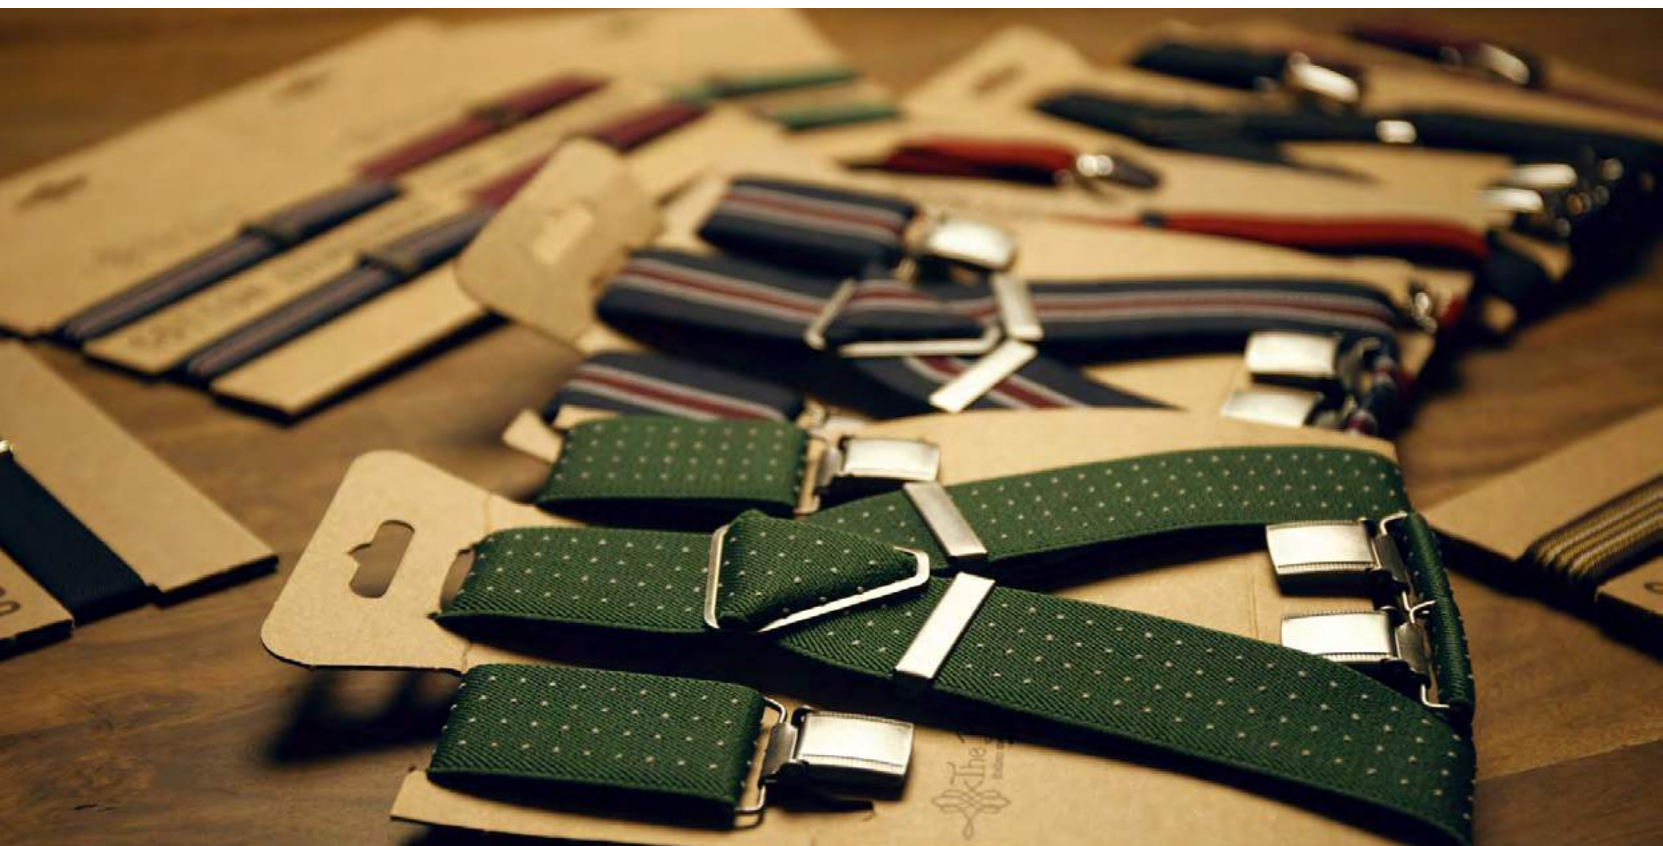

A003BV
Couple of Armbands
Elastic adjustable
Blue Vintage

A004B
Suspenders
Elastic adjustable
Black

A003B
Couple of Armbands
Elastic adjustable
Black

A004MV
Suspenders
Elastic adjustable
Brown Vintage

A003MV
Couple of Armbands
Elastic adjustable
Brown Vintage