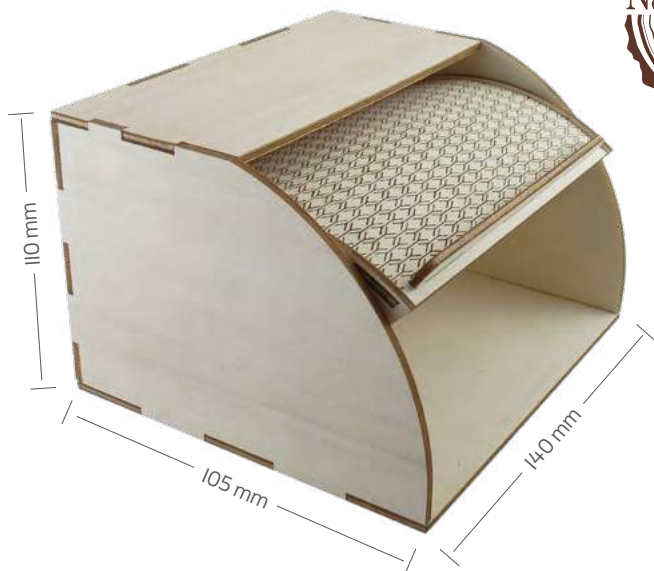

C004S
Ashtray with Cover Windproof Small
in Nylon Fireproof
Black

C004
Ashtray with Cover Windproof
in Nylon Fireproof
Black

NEW

D007LB
Pallet tray
in ABS
meas. 160x240 mm / h 18mm
Black

NEW

D007XLB
Pallet tray
in ABS
meas 160x360 mm / h 18mm
Black

 **D007LWD**
Pallet tray
in Eco Wood
meas. 160x240 mm / h 18mm

 **D007XLWD**
Pallet tray
in Eco Wood
meas 160x360 mm / h 18mm

G006
Mini Roll Top Bread Box
in Beech Wood
meas. 105x140 mm / h 110 mm

G007M
Snack Tray 4 section
in Beech Wood
meas. 210x210 mm / h 85 mm