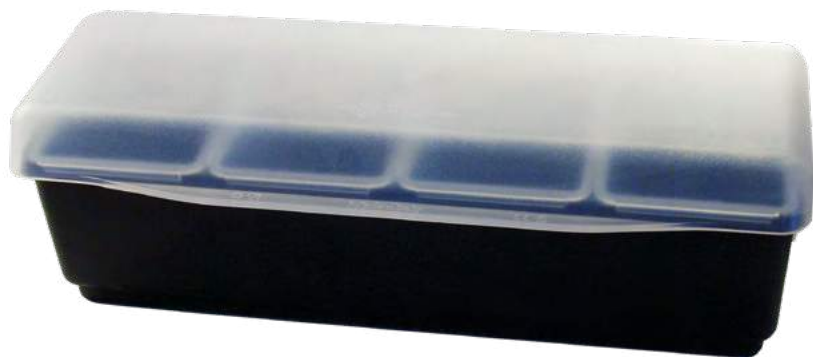

B001MG
Gold

B001MS
Silver

B001MC
Copper

B011
Deluxe Condiment Holder
6 compartments
Cover in SBC
Body in ABS
Black

B012
Deluxe Condiment Holder
4 compartments
Cover in SBC
Body in ABS
Black

B011WD
 Deluxe Condiment Holder
 6 compartments
 Cover in SBC
 Body in Eco Wood
 Wood