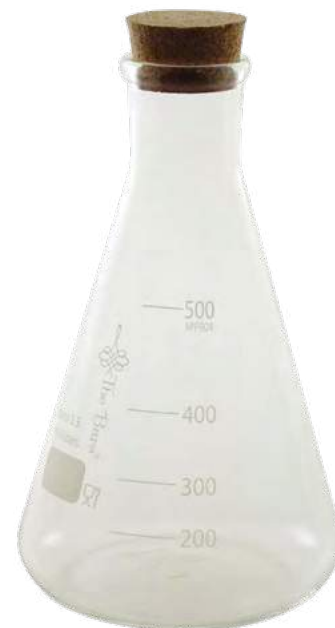

E006M
Labware Glass Flask
of 500 ml
with Cork
in Boro 3.3