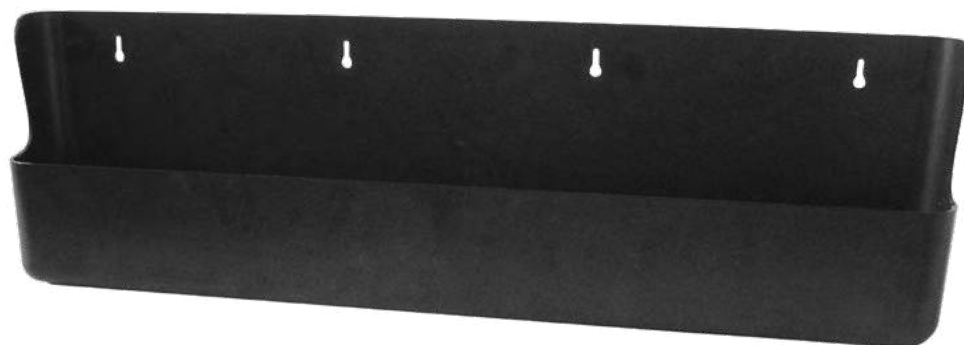

W004P

Speed Rack 580 mm
in ABS.

Reinforced ribs in the tailgate
meas. 580 x 110 mm / h 210 mm

W005P

Speed Rack 850 mm
in ABS.

Reinforced ribs in the tailgate
meas. 850 x 110 mm / h 250 mm

 Made of a mixture of ABS/SBC/PMMA.
Practical, versatile and functional.
Complete with drain trap door*
and 5 fruit bowls with tight fitting lid.