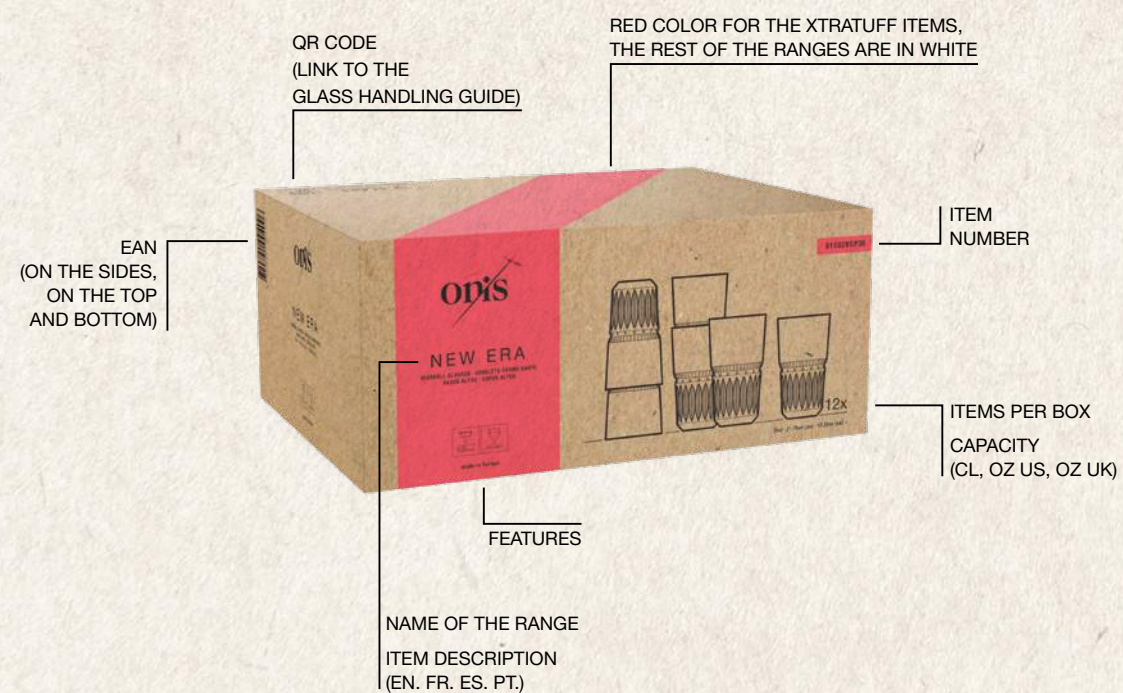

Only stack glasses which are designed for this.

Glasses in overhead racks should not touch.

Allow glasses time to cool before handling them.

ABOUT OUR PACKAGING

We have implemented eco-friendly packaging solutions, such as recycled cardboard materials and used a reduced number of inks. Designed to be easily recycled after use, reducing waste and conserving resources.