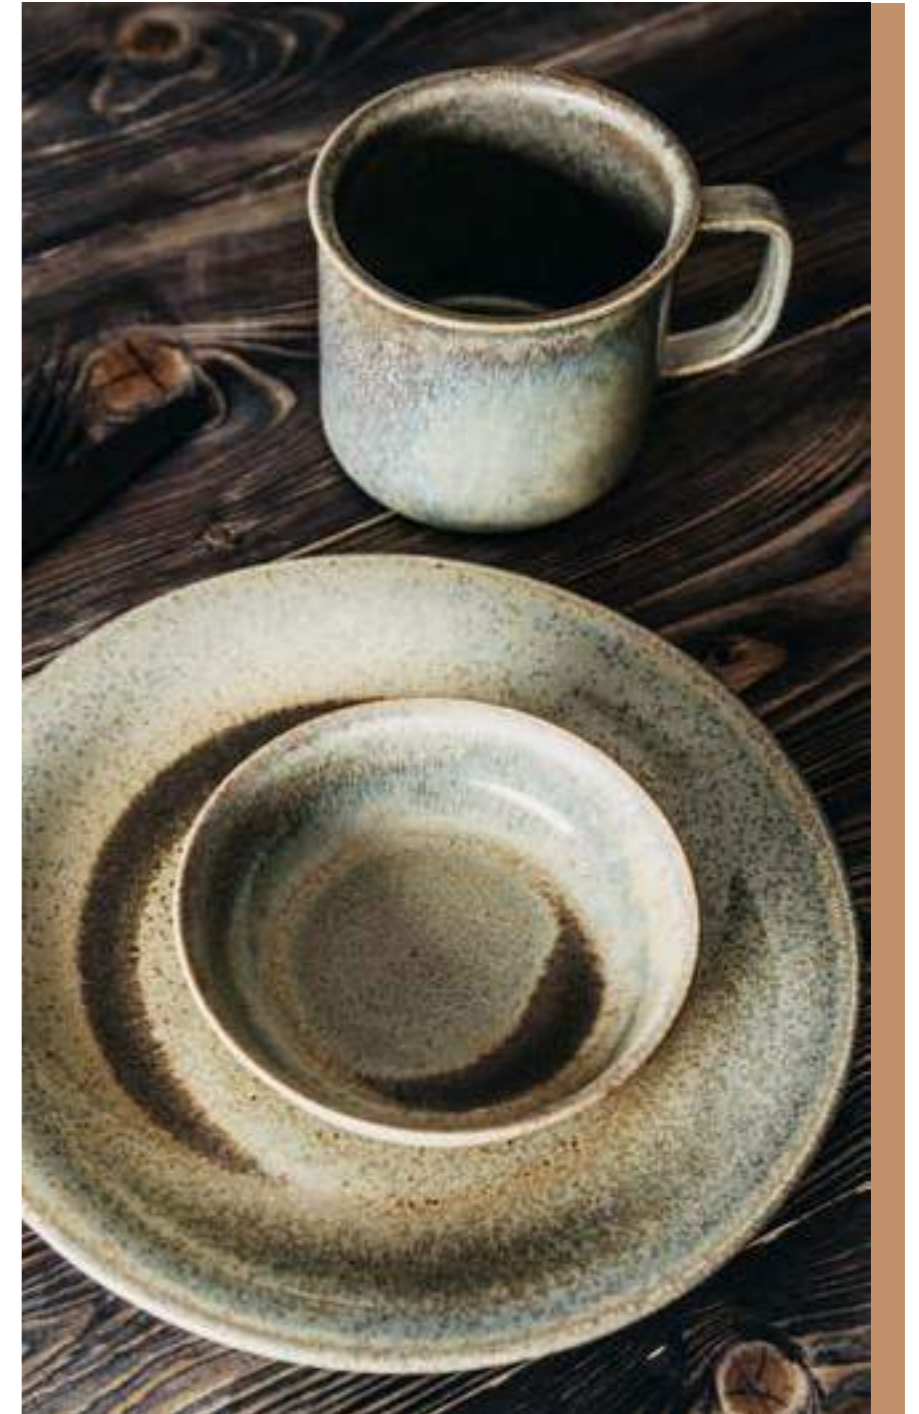

ETNA
a flame of volcanic heat