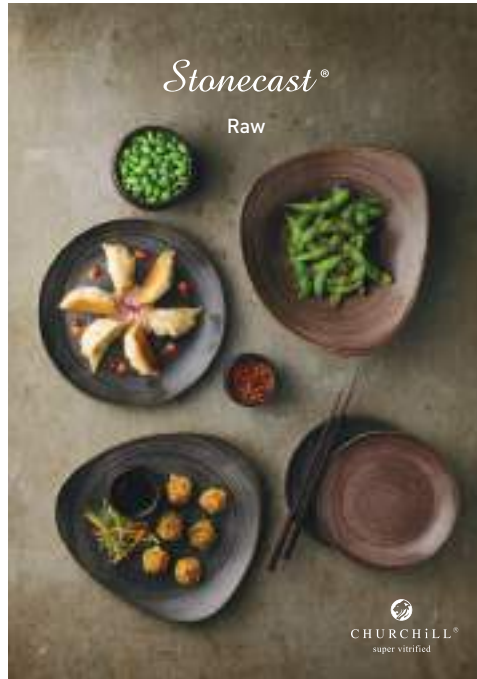

POS:

Product Solutions:

Stonecast Raw Black:

SRBLEV111, SRBLEV101, SRBLEVP81, SRBLEVP61, SRBLEVB91, SRBLEVB71, SRBLTR101, SRBLTR9 1, SRBLTRB91, SRBLTRB71

Stonecast Raw Brown:

SRBREV111, SRBREV101, SRBREV81, SRBREV61, SRBREVB91, SRBREVB71, SRBRTR101, SRBRTR9 1, SRBRTRB91, SRBRTRB71

Complementary Products:

Emerge Seattle Grey:

EMGYEP221, EMGYEP251, EMGYEP301, EMGYER161

Stonecast Barley White:

SWHSBS141, SWHSBSD21, SWHSBSD81, SWHSCB061, SWHSEV101, SWHSEV111, SWHSEVB91, SWHSOBL11, SWHSPD221, SWHSPD251, SWHSSB151, SWHSZE121

Stonecast Patina Iron Black:

PAIBCB201, PAIBCEB91, PAIBEV101, PAIBEV121, PAIBEVB71, PAIBOBL41, PAIBOG101, PAIBTR101, PAIBXO111

Nourish Siena Brown:

RBBRBS1, RBBRBSDB1, RBBRDPBW1, RBBRNDBL1